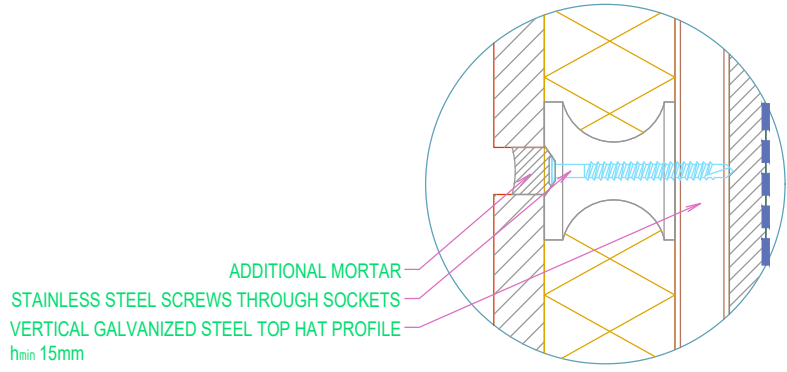

1:2

**RAKETERM CLADDING SYSTEM WITH CAVITY  
VERTICAL STEEL FRAME  
WINDOW HEAD DETAIL WITH FLASHING**