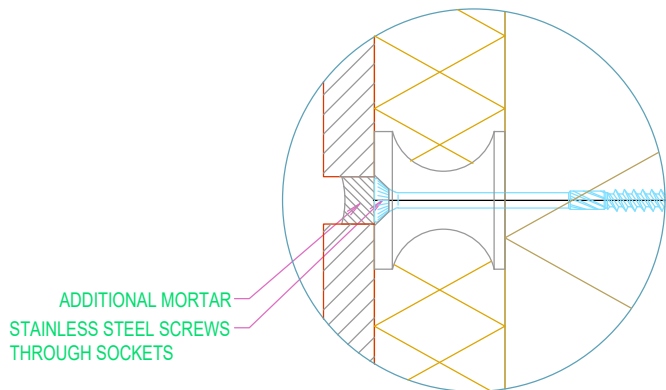

1:2

RAKETERM CLADDING SYSTEM WITH CAVITY
 HORIZONTAL STEEL FRAME WITH ADDITIONAL INSULATION
 WINDOW HEAD DETAIL WITH FLASHING